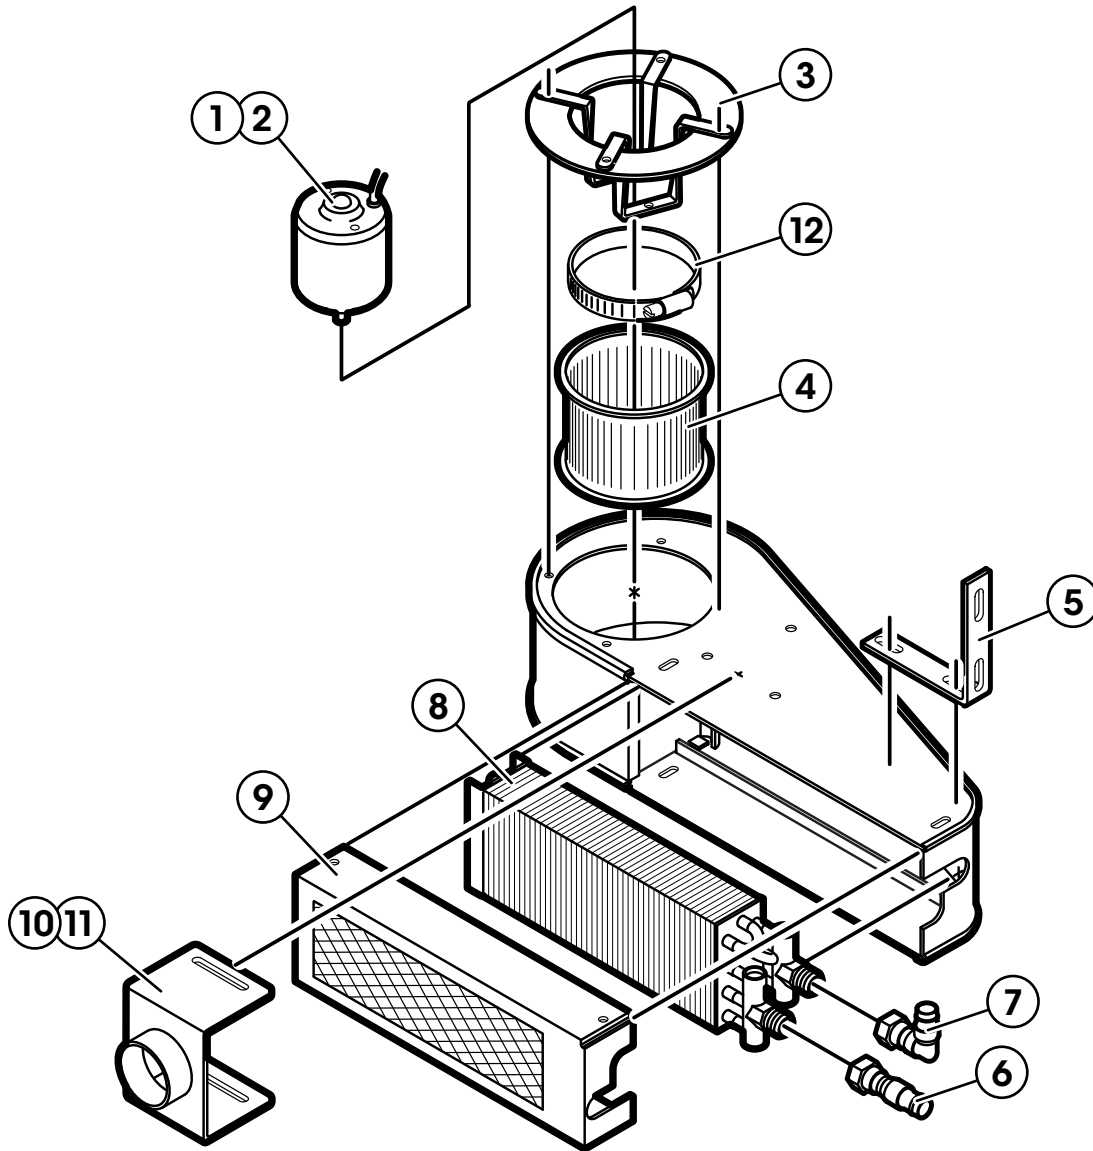

# R-2020-0 Heater

## SERVICE PARTS LIST

ITEM	NOTE	PART NO.	DESCRIPTION	CAT. NO.
1		RD-5-4550-OP	Motor (12v)	73R0102
2		RD-5-4550-24P	Motor (24v)	73R0104
3		RD-1-0411-OP	Motor Mount Assembly	
4		RD-5-3800-1P	Blower Wheel	73R6251
5	A	RD-1-0419-OP	Mounting Bracket	
6	A	RD-1-0425-OP	Straight Swivel Fitting Assembly- Use with 5/8" Hose	70R7600
7	A	RD-1-0426-OP	90° Swivel Fitting Assembly - Use with 5/8" Hose	70R7650

ITEM	NOTE	PART NO.	DESCRIPTION	CAT. NO.
8		RD-1-0427-OP	Heater Core Assembly	76R0500
9		RD-1-0440-OP	Front Cover Assembly	
10	A	RD-1-0422-OP	Auxillary Outlet Assembly (2.5")	72R6301
11	A	RD-1-0423-OP	Auxillary Outlet Assembly (3.0")	72R3603
12		RD-5-4035-52P	Clamp	70R5650
13	A	RD-1-1153-OP	Auxillary Outlet (3-Ring)	
14	A	RD-5-5194-OP	Control Switch- (3 Speed)	71R1210